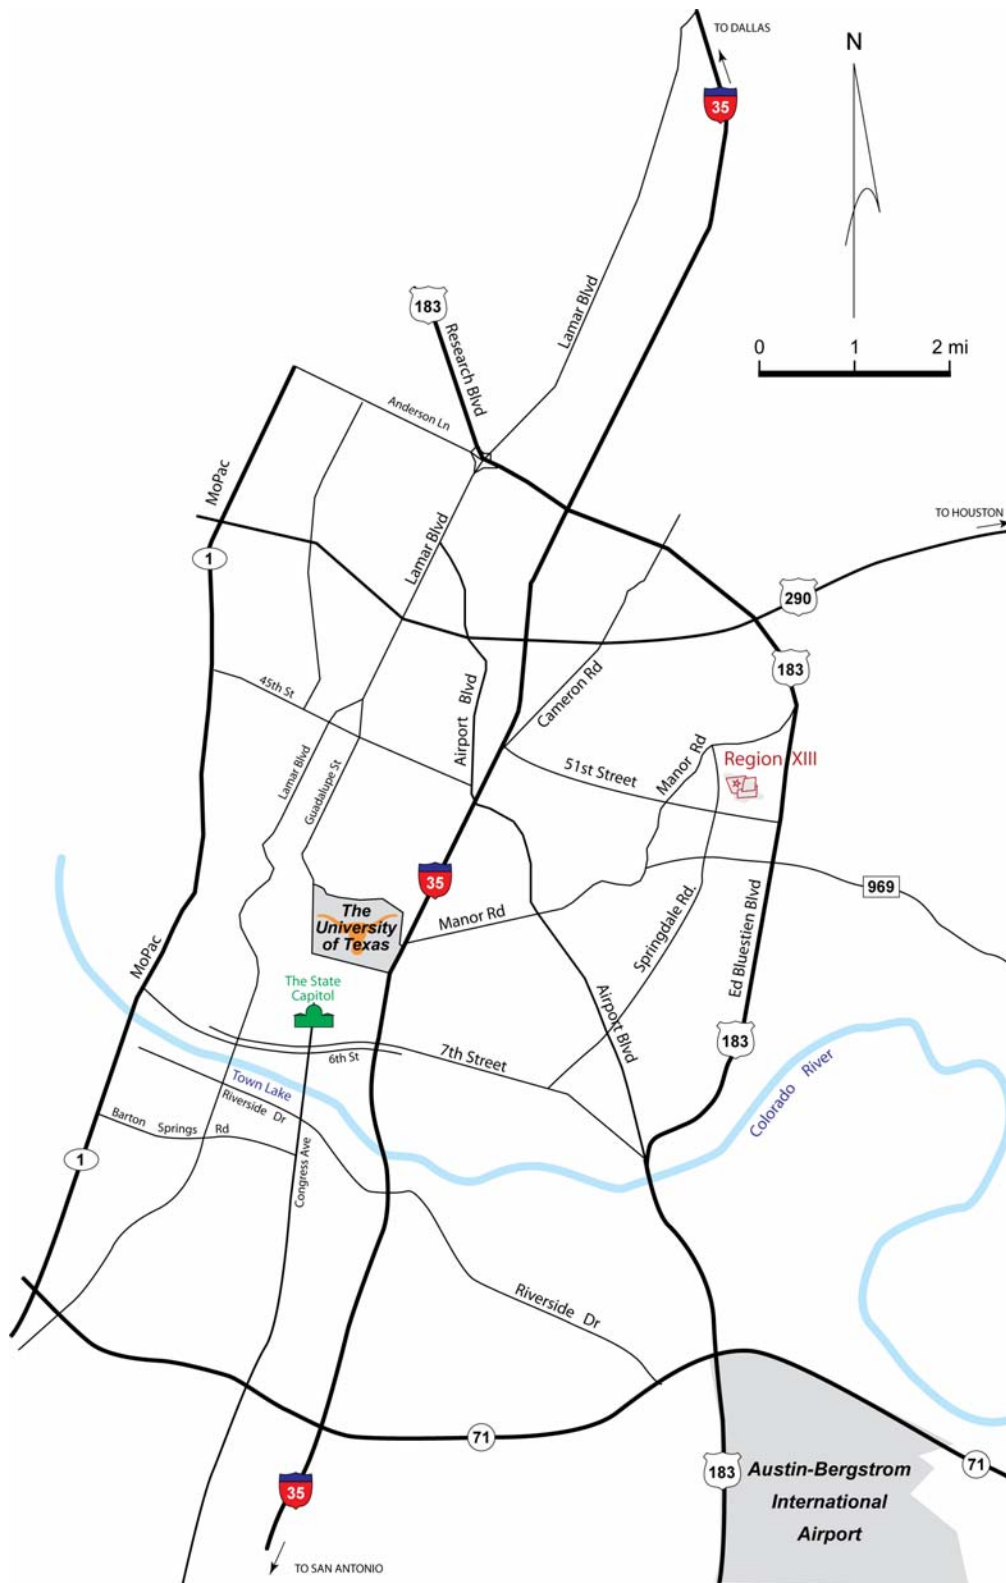

Austin-Bergstrom International Airport  
3600 Presidential Blvd #411  
Austin, Texas 78719

Directions from Austin-Bergstrom International Airport to Education Service Center Region XIII.

From the Austin-Bergstrom Airport head west on Hwy/TX-71 W for 1.2 miles. Exit onto US-183 N. Continue to follow US-183 N (stay to the right) for 5.7 miles until you approach 51st. Turn left at 51st Street for 0.9 miles. Turn right at Springdale Road for 0.6 miles. Turn right into Education Service Center Region XIII, 5701 Springdale Road, Austin, TX 78723.