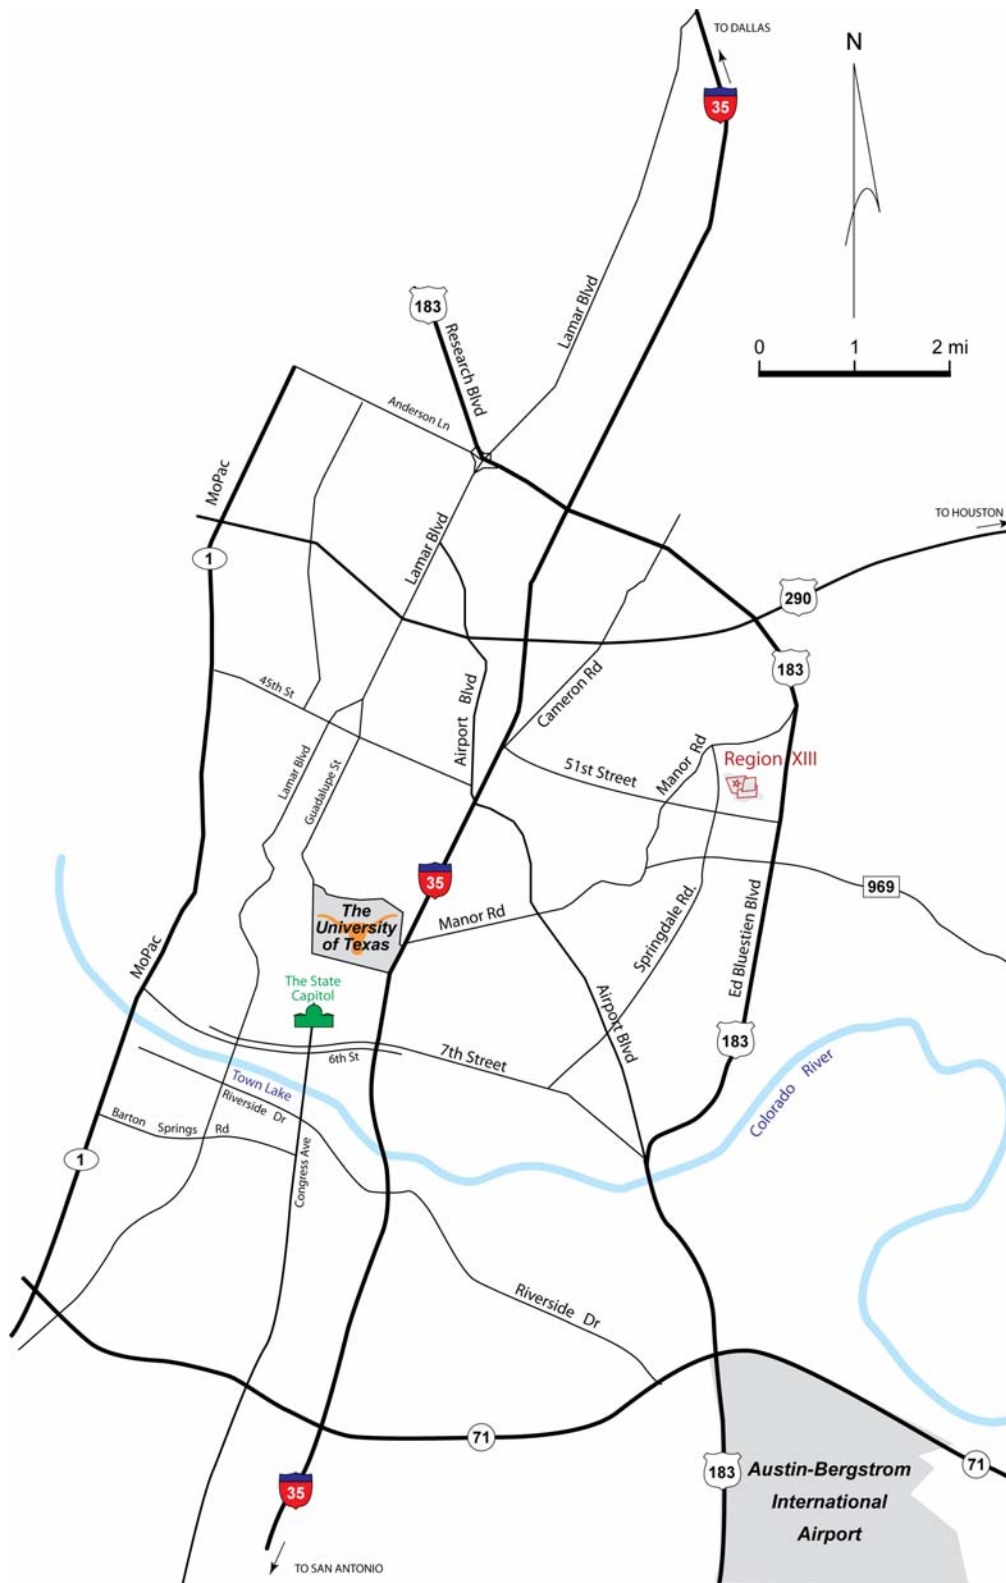

Austin-Bergstrom International Airport
3600 Presidential Blvd #411
Austin, Texas 78719

Directions from Austin-Bergstrom International Airport to Education Service Center Region XIII.

From the Austin-Bergstrom Airport head west on Hwy/TX-71 W for 1.2 miles. Exit onto US-183 N. Continue to follow US-183 N (stay to the right) for 5.7 miles until you approach 51st. Turn left at 51st Street for 0.9 miles. Turn right at Springdale Road for 0.6 miles. Turn right into Education Service Center Region XIII, 5701 Springdale Road, Austin, TX 78723.