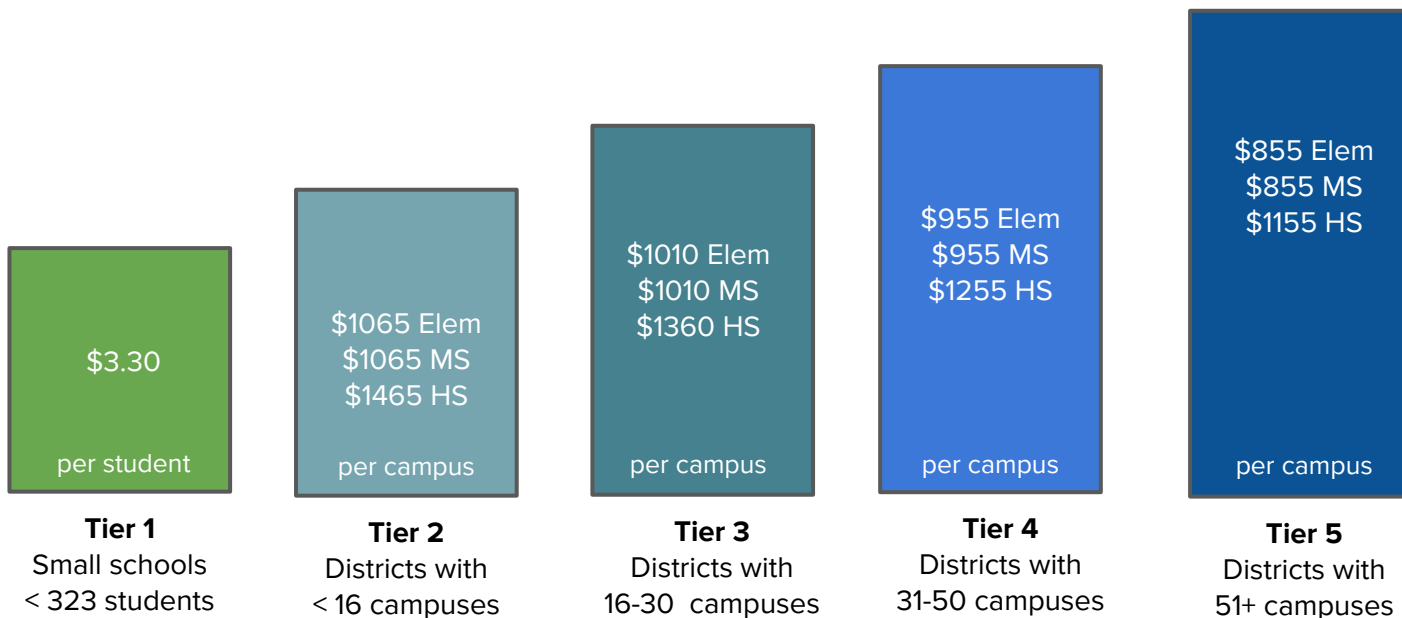

Discovery Education Streaming Basic uses engaging multimedia resources like video, digital images, audio files, interactive skill builders, games, content collections, quizzes, writing prompts, and more to promote student understanding and enhance your digital learning environment.

DE Streaming Basic Pricing Tiers

DE Add-On Services to Compliment your DE Basic Subscription

Discovery Education Streaming PLUS

Expands the DE Basic content by over 38,000 additional, unique pieces of multimedia.